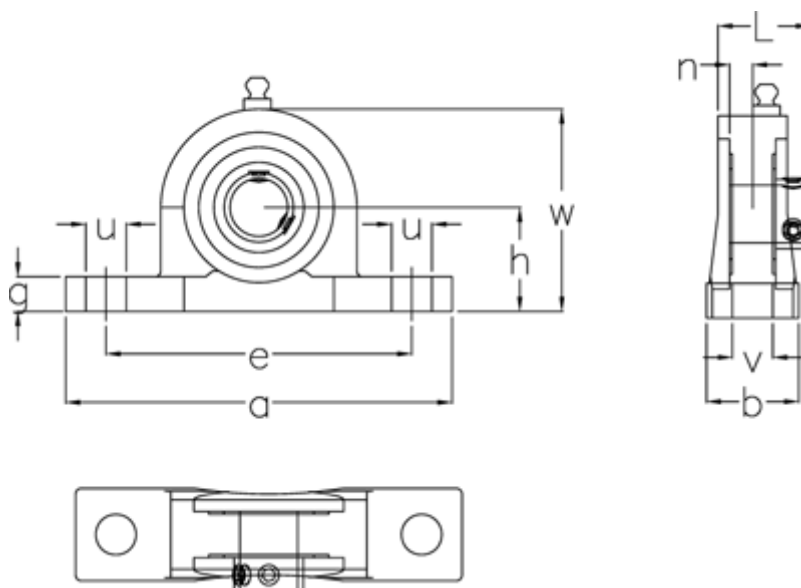

Data Sheet

Article number: 54810022073

Description: Pillow block SS UCP207 LDK f/shaft dia.35 mm
All stainless, polished

Measures

a	= 167	L	= 42.9
b	= 48	Nominal drive	= 17.5
Bearing	= SUC207	u	= 21
Bolt size	= M14	v	= 17
e	= 127	w	= 92
g	= 17	Weight	= 1.44
h	= 47.6		
Housing	= SP207		